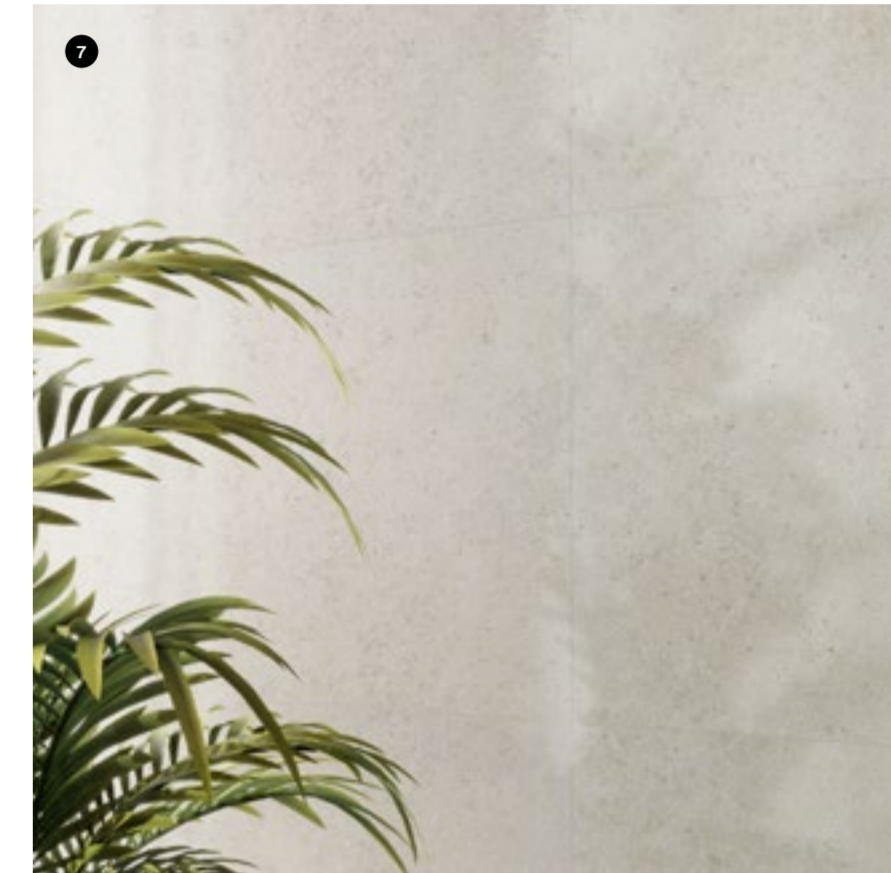

- 4 **MPPR** Stone Cream 60x120
  MPR3 Concrete Cream 60x120
  MPQ9 Stone 3D Scratch Cream 60x120
- 5 **MPR1** Concrete Ivory 60x120
  MPR4 Concrete Smoke 60x120
- 6 **MPQZ** Concrete Ice 60x120
  MPQD Stone 3D Scratch Ice 60x120
- 7 **MPPS** Stone Ivory 60x120
- 8 **MPQR** Stone Smoke 60x60 R11
  MPPT Stone Ice 60x120